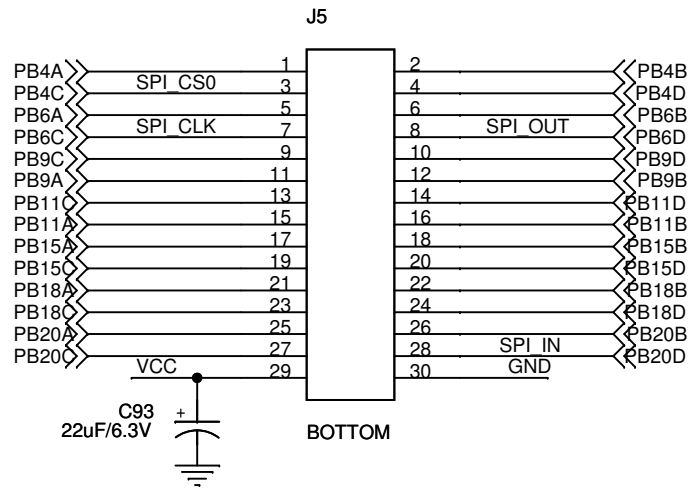

LCMXO2-1200HC-4TG144C

Title		
Lattice MachXO2 1200 TG144		
Size	Document Number	Rev
B	1	1
Date:	Monday, November 14, 2011	Sheet 1 of 1

Title		
PERIPHERALS		
Size	Document Number	Rev
A	1	1
Date:	Monday, November 14, 2011	Sheet 1 of 1

Title		
PINHEADS		
Size	Document Number	Rev
A	1	1
Date:	Monday, November 14, 2011	Sheet 1 of 1