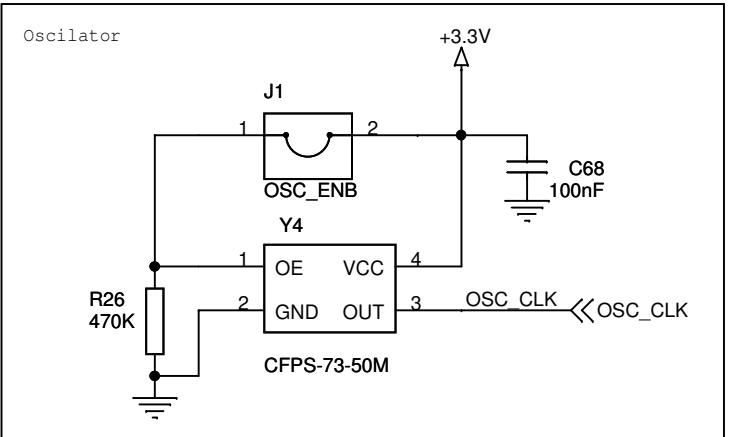

LCMXO2-1200HC-4TG144C

Title		
Lattice MachXO2 1200 TG144		
Size	Document Number	Rev
B	1	1
Date:	Monday, November 14, 2011	Sheet 1 of 1

Title		
PERIPHERALS		
Size	Document Number	Rev
A	1	1
Date:	Monday, November 14, 2011	Sheet 1 of 1