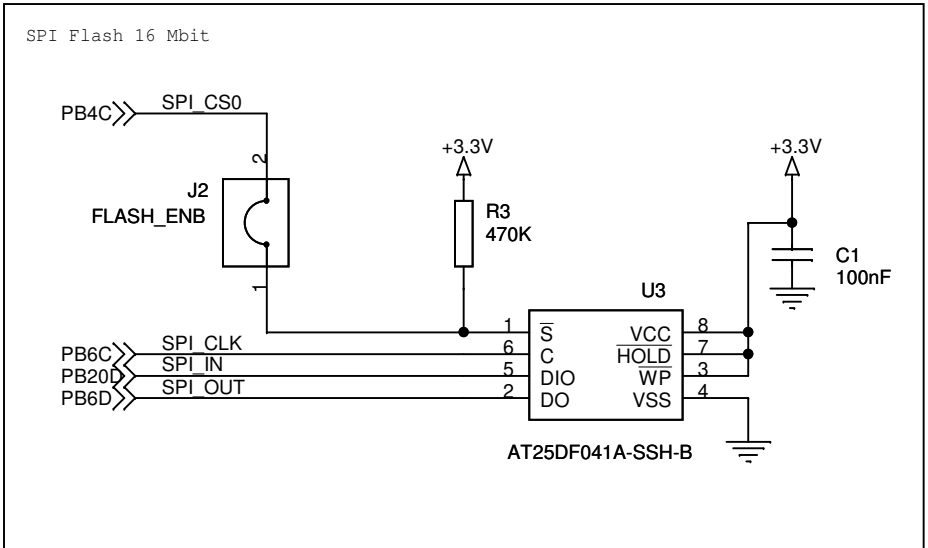

LCMXO2-1200HC-4TG144C

Title		
Lattice MachXO2 1200 TG144		
Size	Document Number	Rev
B	1	1
Date:	Monday, November 14, 2011	Sheet 1 of 1

Title		
PERIPHERALS		
Size	Document Number	Rev
A	1	1
Date:	Monday, November 14, 2011	Sheet 1 of 1