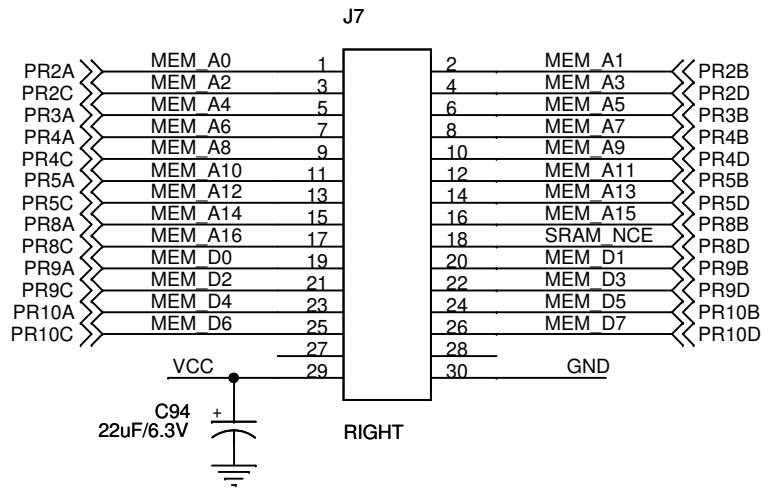

LCMXO2-1200HC-4TG144C

Title		
Lattice MachXO2 1200 TG144		
Size	Document Number	Rev
B	1	1
Date:	Monday, November 14, 2011	Sheet 1 of 1

Title		
PERIPHERALS		
Size	Document Number	Rev
A	1	1
Date:	Monday, November 14, 2011	Sheet 1 of 1

Title		
PINHEADS		
Size	Document Number	Rev
A	1	1
Date:	Monday, November 14, 2011	Sheet 1 of 1