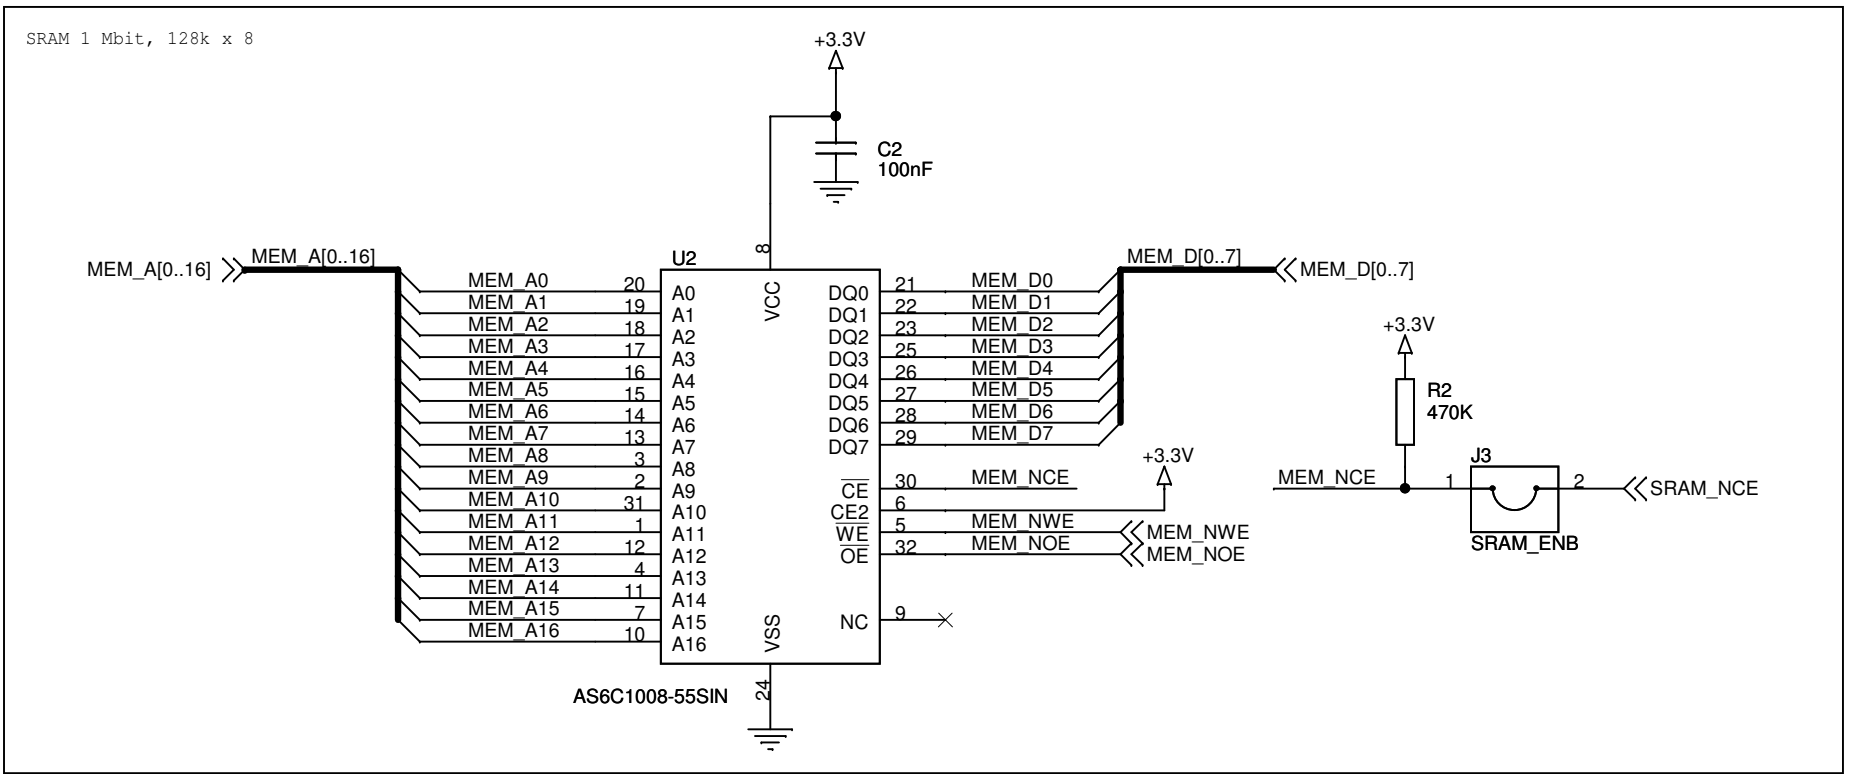

LCMXO2-1200HC-4TG144C

Title		
Lattice MachXO2 1200 TG144		
Size	Document Number	Rev
B	1	1
Date:	Monday, November 14, 2011	Sheet 1 of 1

Title		
PERIPHERALS		
Size	Document Number	Rev
A	1	1
Date:	Monday, November 14, 2011	Sheet 1 of 1