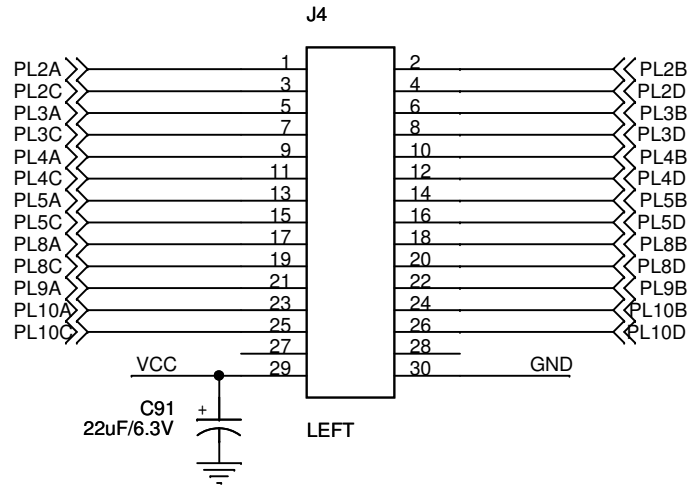

LCMXO2-1200HC-4TG144C

Title		
Lattice MachXO2 1200 TG144		
Size	Document Number	Rev
B	1	1
Date:	Monday, November 14, 2011	Sheet 1 of 1

Title		
PERIPHERALS		
Size	Document Number	Rev
A	1	1
Date:	Monday, November 14, 2011	Sheet 1 of 1

Title		
PINHEADS		
Size	Document Number	Rev
A	1	1
Date:	Monday, November 14, 2011	Sheet 1 of 1