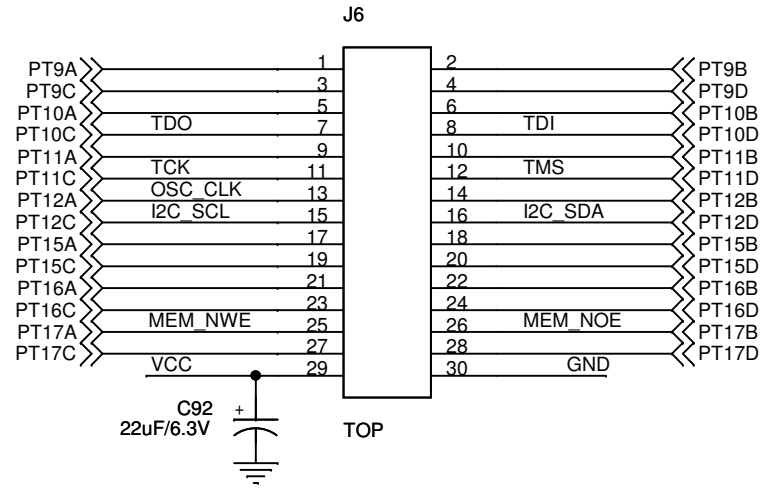

LCMXO2-1200HC-4TG144C

Title		
Lattice MachXO2 1200 TG144		
Size	Document Number	Rev
B	1	1
Date:	Monday, November 14, 2011	Sheet 1 of 1

Title		
PERIPHERALS		
Size	Document Number	Rev
A	1	1
Date:	Monday, November 14, 2011	Sheet 1 of 1

Title		
PINHEADS		
Size	Document Number	Rev
A	1	1
Date:	Monday, November 14, 2011	Sheet 1 of 1